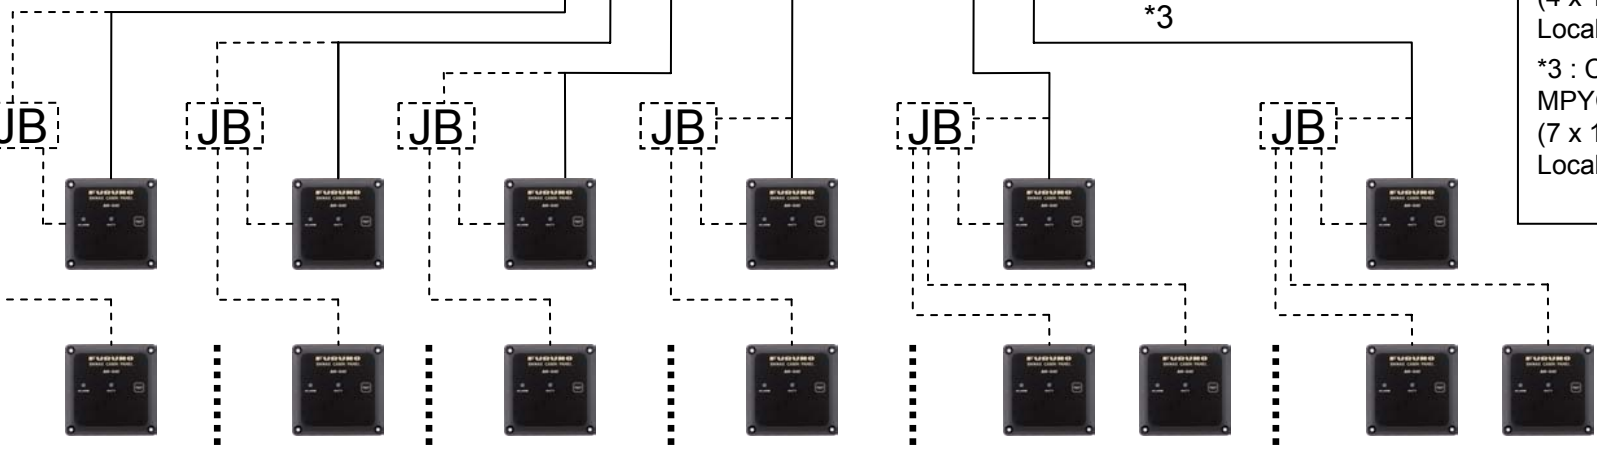

Flash Beacon BR-570  
Max 3 sets

Main Alarm Panel  
BR-510

Timer Reset  
BR-530 or  
BR-550  
Max 6  
sets

Motion Detector BR-560  
Max 2 sets

\*2

\*1

JB

\*3

Processor Unit BR-520

- \*1 : Cable  
FRU12-05AFFM  
10m standard supply
- \*2 : Cable  
MPYC-4  
(4 x 1mm<sup>2</sup>  
Local supply)
- \*3 : Cable  
MPYC-7  
(7 x 1mm<sup>2</sup>  
Local supply)

\*3

Captain  
Room

Officer  
1

Officer  
2

Officer  
3

Public  
Cabin  
Line 1

Public  
Cabin  
Line 2

Cabin Panel  
BR-540  
Max 12 sets  
(Max 3 sets  
by line)